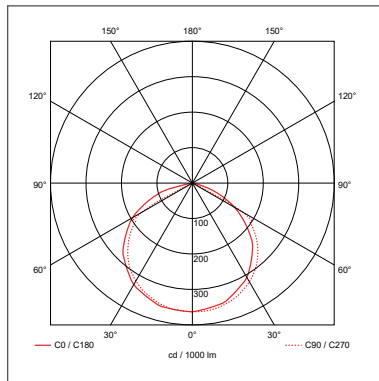

### General Information

Dimensions (mm)	303 (W) x 70 (D) x 356 (H)
Materials	Body: Powdercoated Aluminium; Diffuser: Prismatic Glass
Finish	Black (RAL 9004)
Product Weight (Kg)	3.4
Ingress Protection	IP65
Impact Rating (IK)	07
Warranty (Years)	3

### Luminaire Output

Colour Temperature (K)	4000
Colour Render Index (CRI)	>80
Typical Luminous Flux (lm)	13500
Efficacy (lm/W)	90
Beam Angle (°)	110
LED Lifetime (L70) (Hours)	30000