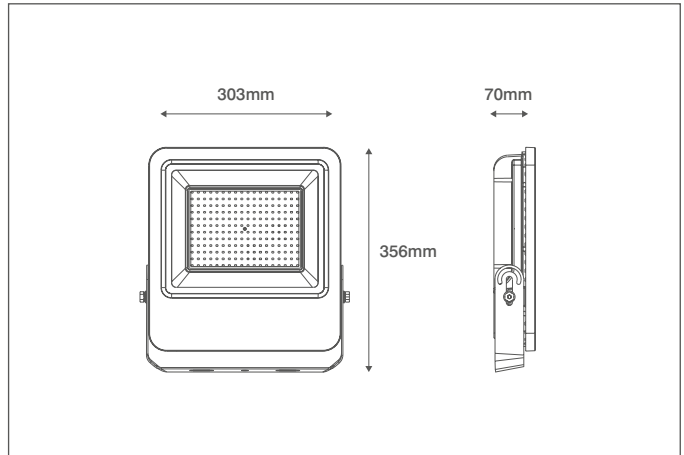

## Technical Specification

Product Code: OV101150BKCW

Description: 150W LED Floodlight IP65 CW Black

### General Information

Dimensions (mm)	303 (W) x 70 (D) x 356 (H)
Materials	Body: Powdercoated Aluminium; Diffuser: Prismatic Glass
Finish	Black (RAL 9004)
Product Weight (Kg)	3.4
Ingress Protection	IP65
Impact Rating (IK)	07
Warranty (Years)	3